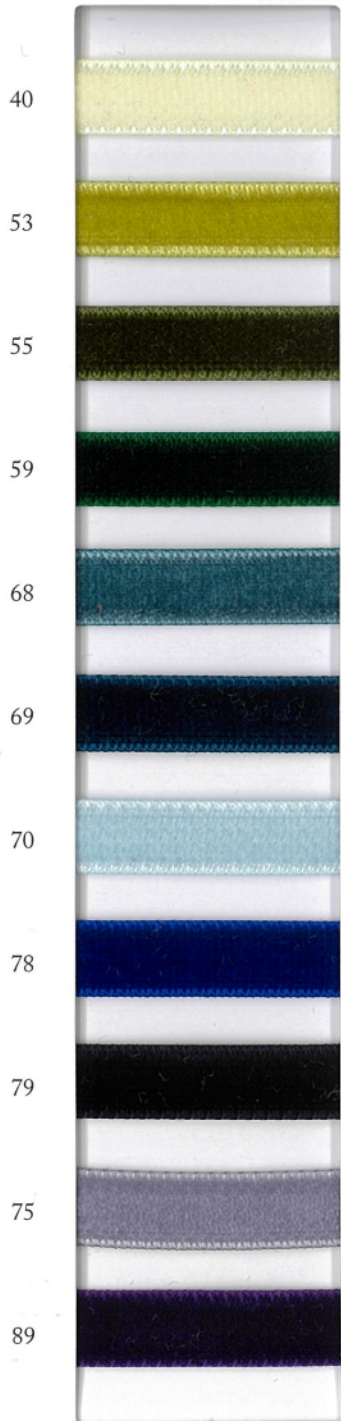

#UR-5670
DOUBLE-FACE VELVET
89% Rayon 11% Nylon
3mm: 40m | 6mm-48mm: 10m

3mm 6mm 9mm 12mm 18mm 24mm 36mm 48mm

20
21
12
17
19
22
18
28
29
39
44

40
53
55
59
68
69
70
78
79
75
89

30
134
35
37
0
1
2
3
4
5

32 COLOURS

89% RAYON 11% NYLON

ROLL: 40M / 10M