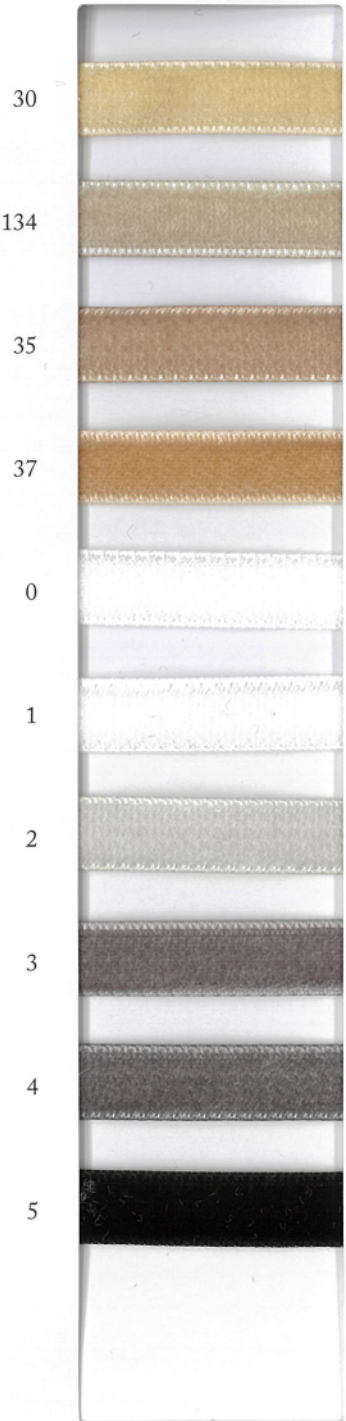

#UR-5670
DOUBLE-FACE VELVET
89% Rayon 11% Nylon
3mm: 40m | 6mm-48mm: 10m

3mm 6mm 9mm 12mm 18mm 24mm 36mm 48mm

20
21
12
17
19
22
18
28
29
39
44

40
53
55
59
68
69
70
78
79
75
89

30
134
35
37
0
1
2
3
4
5

32 COLOURS

89% RAYON 11% NYLON

ROLL: 40M / 10M