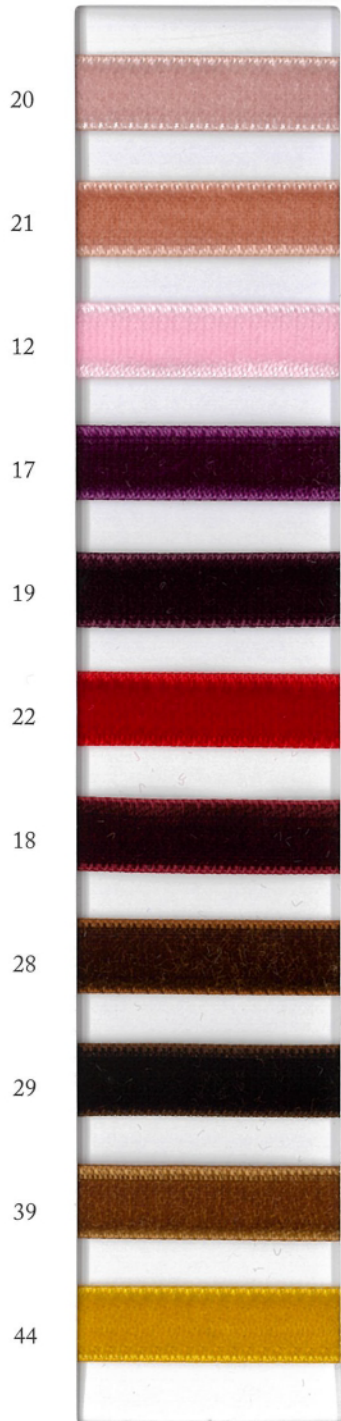

#UR-5670
DOUBLE-FACE VELVET
89% Rayon 11% Nylon
3mm: 40m | 6mm-48mm: 10m

3mm 6mm 9mm 12mm 18mm 24mm 36mm 48mm

20
21
12
17
19
22
18
28
29
39
44

40
53
55
59
68
69
70
78
79
75
89

30
134
35
37
0
1
2
3
4
5

32 COLOURS

89% RAYON 11% NYLON

ROLL: 40M / 10M